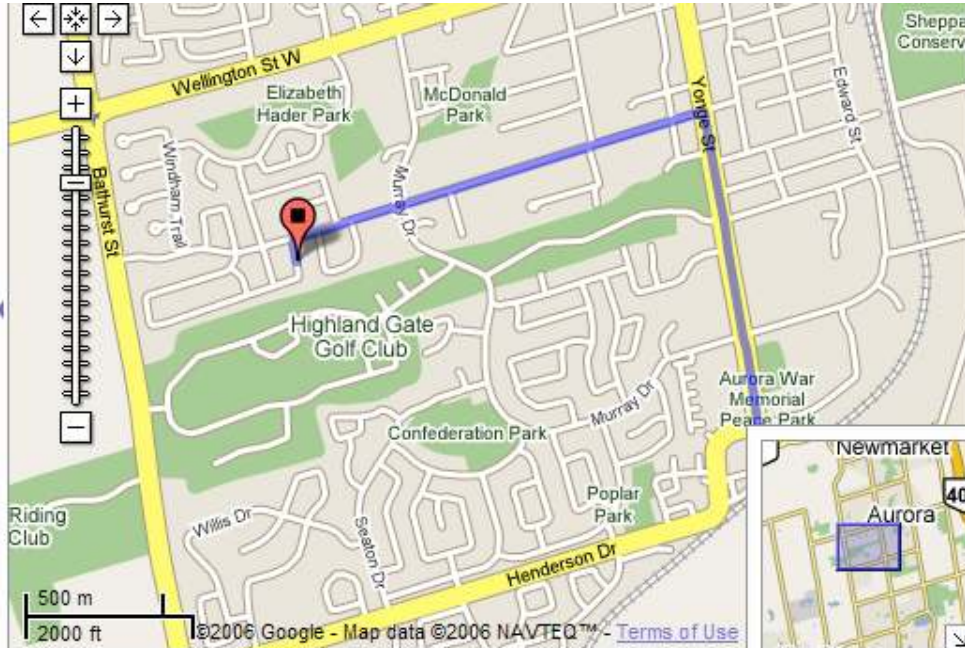

**A Social Evening of Conversation**  
**Friday, May 9<sup>th</sup>, 2008**

**Chez JAISAREES, 22 CORNER RIDGE ROAD, AURORA**

Name \_\_\_\_\_ E-Mail Address \_\_\_\_\_

Address \_\_\_\_\_ Phone (\_\_\_\_\_) \_\_\_\_\_

Guests' names: \_\_\_\_\_

Number attending May 9<sup>th</sup>, 2008, \_\_\_\_\_

JAISAREES'  
22 CORNER RIDGE ROAD  
AURORA ON L4G 6L2  
905-841-4334

Highway 404 North to Bloomington Road  
West on Bloomington to Yonge  
North on Yonge to Kennedy  
Left on Kennedy to Corner Ridge  
Left to #22

Highway 400 North to King Road  
East on King Road to Bathurst  
North on Bathurst to Kennedy  
Right on Kennedy to Corner Ridge (Corner Ridge intersects with Kennedy at 2 points.  
Take the second intersection)  
Right to #22